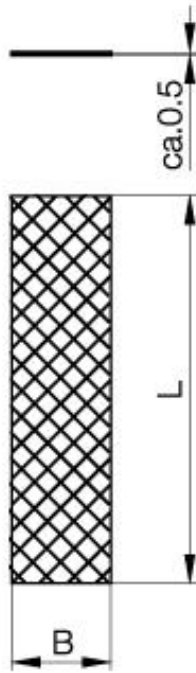

Accessories: Reflector BOS R-7-22

Common Data

Version	Reflective Tape, rectangular
Usable with	for retroreflective
Sensing range	40% (at 100 x 50 mm)

Mechanical Data

Measurements WxHxD or Dia x D	22m x50mm
Mounting	self-adhesive